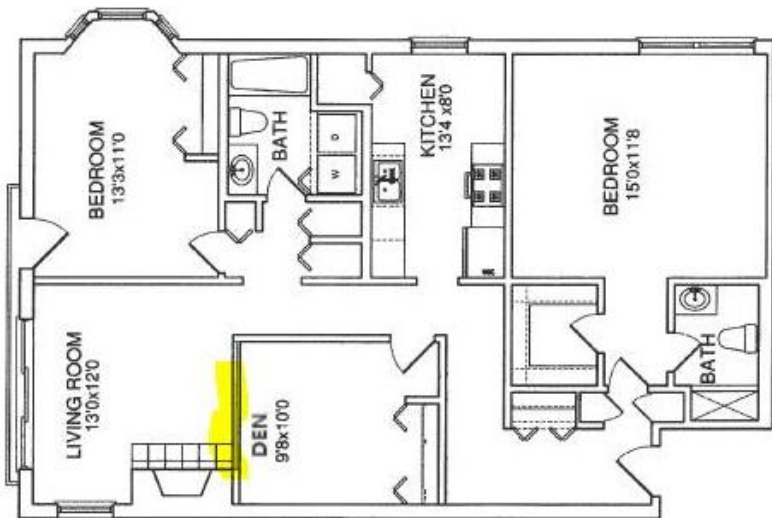

Available 9/1/26 at 1700 and 1740 Hinman Ave.

1700 G,D,C/1740 E – 1205 Sq.Ft. - \$3,800 - \$3,950

2-4 Bed / 2 Bath

Video Tour: <https://youtu.be/e066VXoMyJc>

1740 G – 1010 Sq.Ft. - \$3,650

2-3 Bed / 2 Bath

Video Tour: <https://youtu.be/ieY0mAmyIHE>

*Yellow Lines denote a low wall, which can be seen in the included video tours.