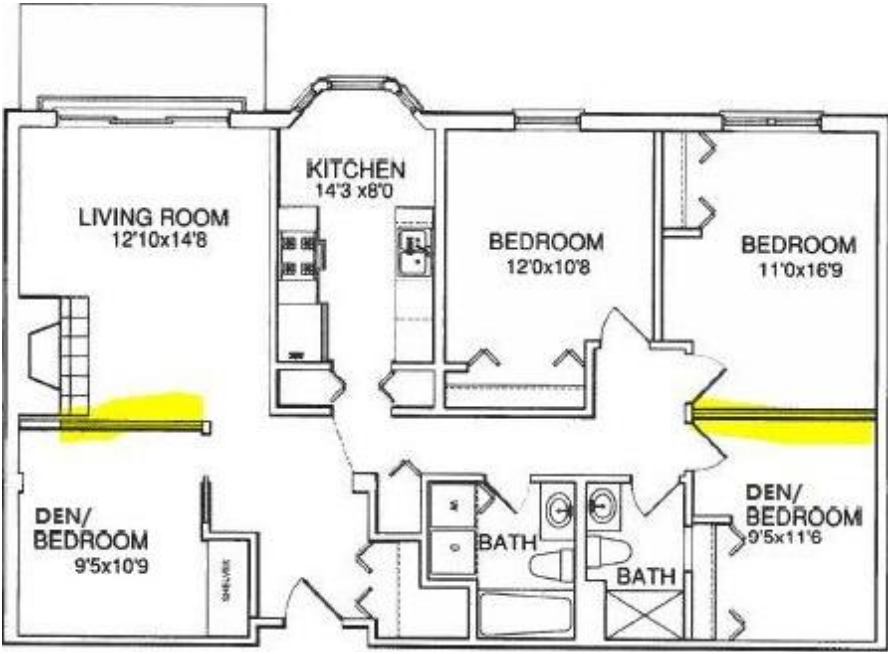

Available 9/1/26 at 1700 and 1740 Hinman Ave.

1700 G,D,C/1740 E – 1205 Sq.Ft. - \$3,800 - \$3,950

2-4 Bed / 2 Bath

Video Tour: <https://youtu.be/e066VXoMyJc>

1740 G – 1010 Sq.Ft. - \$3,650

2-3 Bed / 2 Bath

Video Tour: <https://youtu.be/ieY0mAmyIHE>

*Yellow Lines denote a low wall, which can be seen in the included video tours.