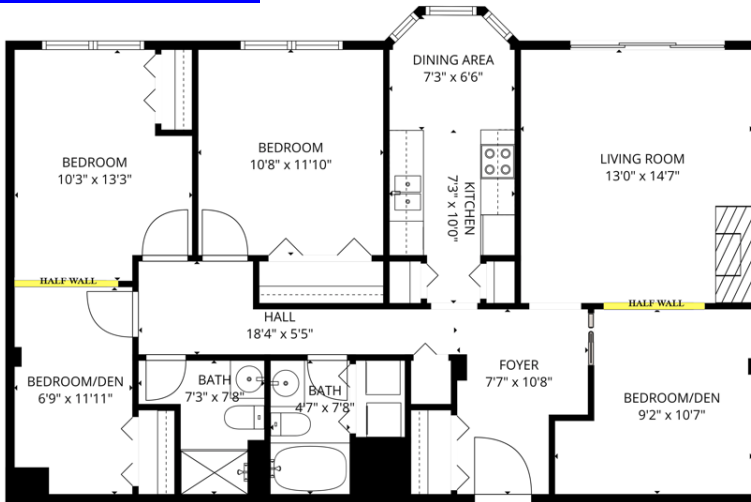

Available 9/1/26 at 1700 and 1740 Hinman Ave.

1700 D – 1100 Sq.Ft.

\$3,200

2-4 Bed / 2 Bath

Video Tour: <https://youtu.be/e066VXoMyJc>

Photos: <https://www.1700hinman.rent/copy-of-gallery-1700-a>

1740 G – 1010 Sq.Ft.

\$3,150

2-3 Bed / 2 Bath

Video Tour: <https://youtu.be/ieY0mAmylHE>

Photos: <https://www.1700hinman.rent/copy-of-gallery-1740-a-1>

1740 E/1700 G,C – 1,200 Sq. Ft.

\$3,400

2-4 Bed / 2 Bath

Photos: https://youtu.be/AgrB1A_CeQc

***Yellow Lines** denote a low wall, which can be seen in the included video tours.