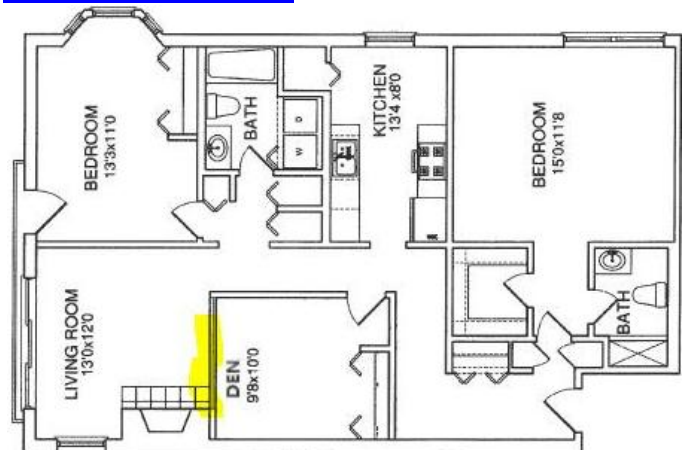

Available 9/1/26 at 1700 and 1740 Hinman Ave.

1700 D – 1100 Sq.Ft.

\$3,200

2-4 Bed / 2 Bath

Video Tour: <https://youtu.be/e066VXoMyJc>

Photos: <https://www.1700hinman.rent/copy-of-gallery-1700-a>

1740 G – 1010 Sq.Ft.

\$3,150

2-3 Bed / 2 Bath

Video Tour: <https://youtu.be/ieY0mAmylHE>

Photos: <https://www.1700hinman.rent/copy-of-gallery-1740-a-1>

1740 E/1700 G,C – 1,200 Sq. Ft.

\$3,400

2-4 Bed / 2 Bath

Photos: https://youtu.be/AgrB1A_CeQc

***Yellow Lines** denote a low wall, which can be seen in the included video tours.