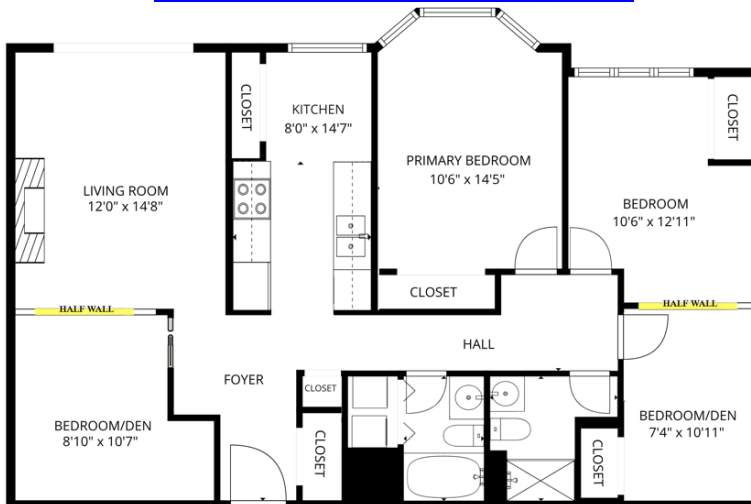

Available 9/1/26 at 1700 and 1740 Hinman Ave.

1700 D – 1100 Sq.Ft.

\$3,200

2-4 Bed / 2 Bath

Video Tour: <https://youtu.be/e066VXoMyJc>

Photos: <https://www.1700hinman.rent/copy-of-gallery-1700-a>

1740 G – 1010 Sq.Ft.

\$3,150

2-3 Bed / 2 Bath

Video Tour: <https://youtu.be/ieY0mAmylHE>

Photos: <https://www.1700hinman.rent/copy-of-gallery-1740-a-1>

1740 E/1700 G,C – 1,200 Sq. Ft.

\$3,400

2-4 Bed / 2 Bath

Photos: https://youtu.be/AgrB1A_CeQc

***Yellow Lines** denote a low wall, which can be seen in the included video tours.